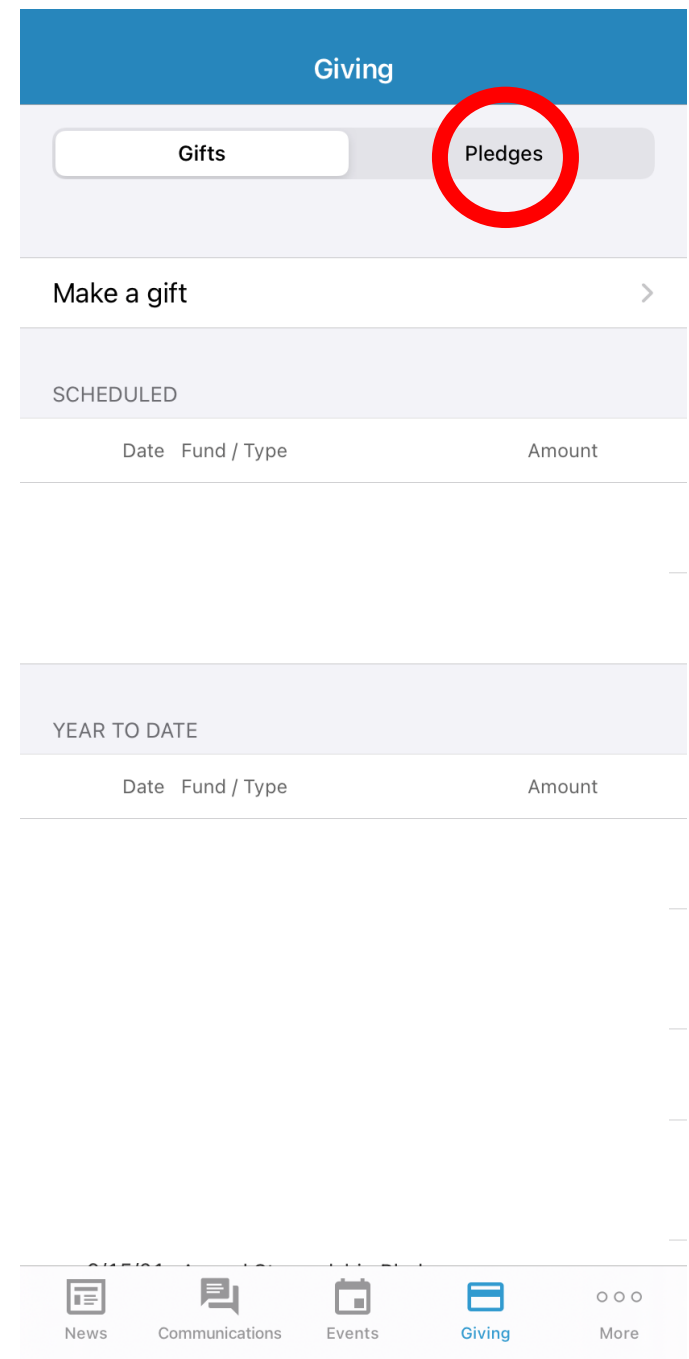

From the home screen in the Realm app, select Giving.

From the giving screen, select Pledges.

From the Pledges screen, select Make a Pledge.

Select Annual Stewardship Pledge.

Complete the form.

AA onrealm.org

Annual Stewardship Pledge

St. Barnabas Episcopal Church
Thank you for your 2022 pledge!

How much would you like to pledge?

Amount
\$ 0.00

AS CAN SET A SCHEDULE

Frequency
Once a week

Start Date 1/1/22 End Date 12/31/22

Total Pledge: \$0.00 [Save Pledge](#)

< > 